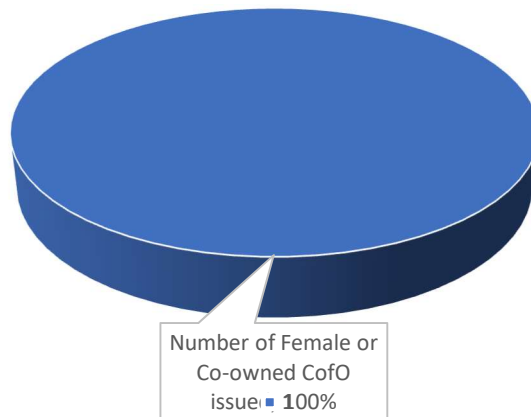

STATISTICS OF CERTIFICATE OF OCCUPANCY ISSUED BY THE KATSINA STATE MINISTRY OF LANDS AND SURVEY.

Year	Total Number of CofOs Registered	Number CofOs Digitized and indexed in a digital archive	Number of undigitized CofOs
2012	181	0	181
2013	165	0	165
2014	193	0	193
2015	205	0	205
2016	212	0	212
2017	219	0	219
2018	198	198	0
2019	350	350	0
2020	378	378	0
2021	502	502	0
Total	2603	1428	1175

Number of Female or Co-owned CofO issued